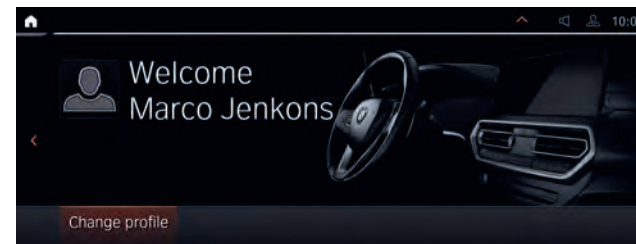

■ Wouldn't it be incredible if your BMW was also your personal vehicle expert? Communicate with your vehicle using the BMW Intelligent Personal Assistant. Say natural commands to operate numerous vehicle functions. It can also explain topics about your vehicle and helps you to get to know your BMW even better.

Smartphone Integration is permanently available in the vehicle. It includes Apple CarPlay and Android Auto. Due to possible future technical developments (e.g. of mobile phones), the usability of the Apple CarPlay or Google Android Auto service cannot be guaranteed permanently. CarPlay is a trademark of Apple Inc. Android Auto is a trademark of Google LLC.

■ The Parking Assistant makes parking the vehicle easier. The Reversing Assist Camera and Reversing Assistant support the driver when reversing. Active Park Distance Control offers increased protection against damage caused by parking. Parking Assistant parks the vehicle automatically, parallel or perpendicular to the street, and leaves parallel parking spaces.