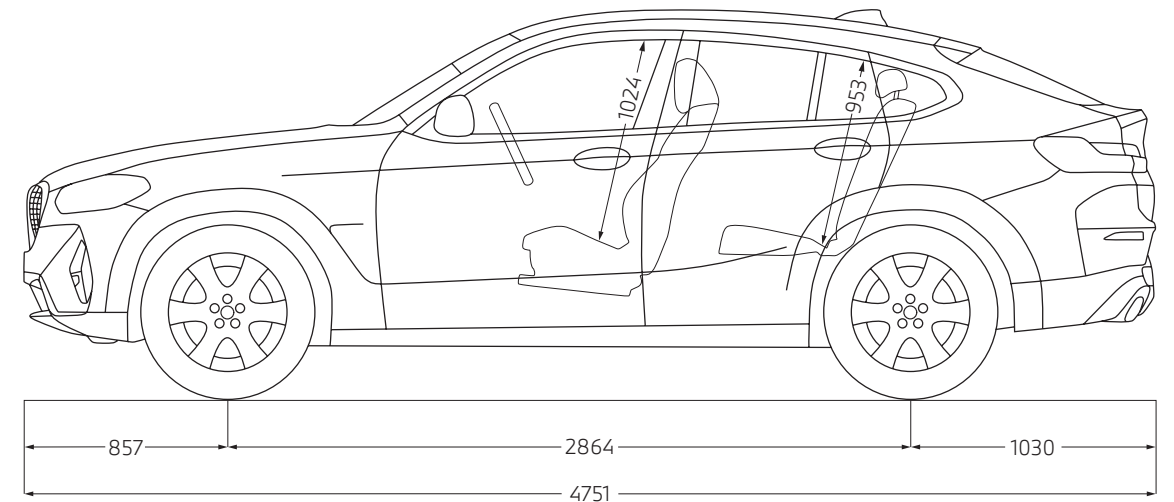

TECHNICAL VALUES.