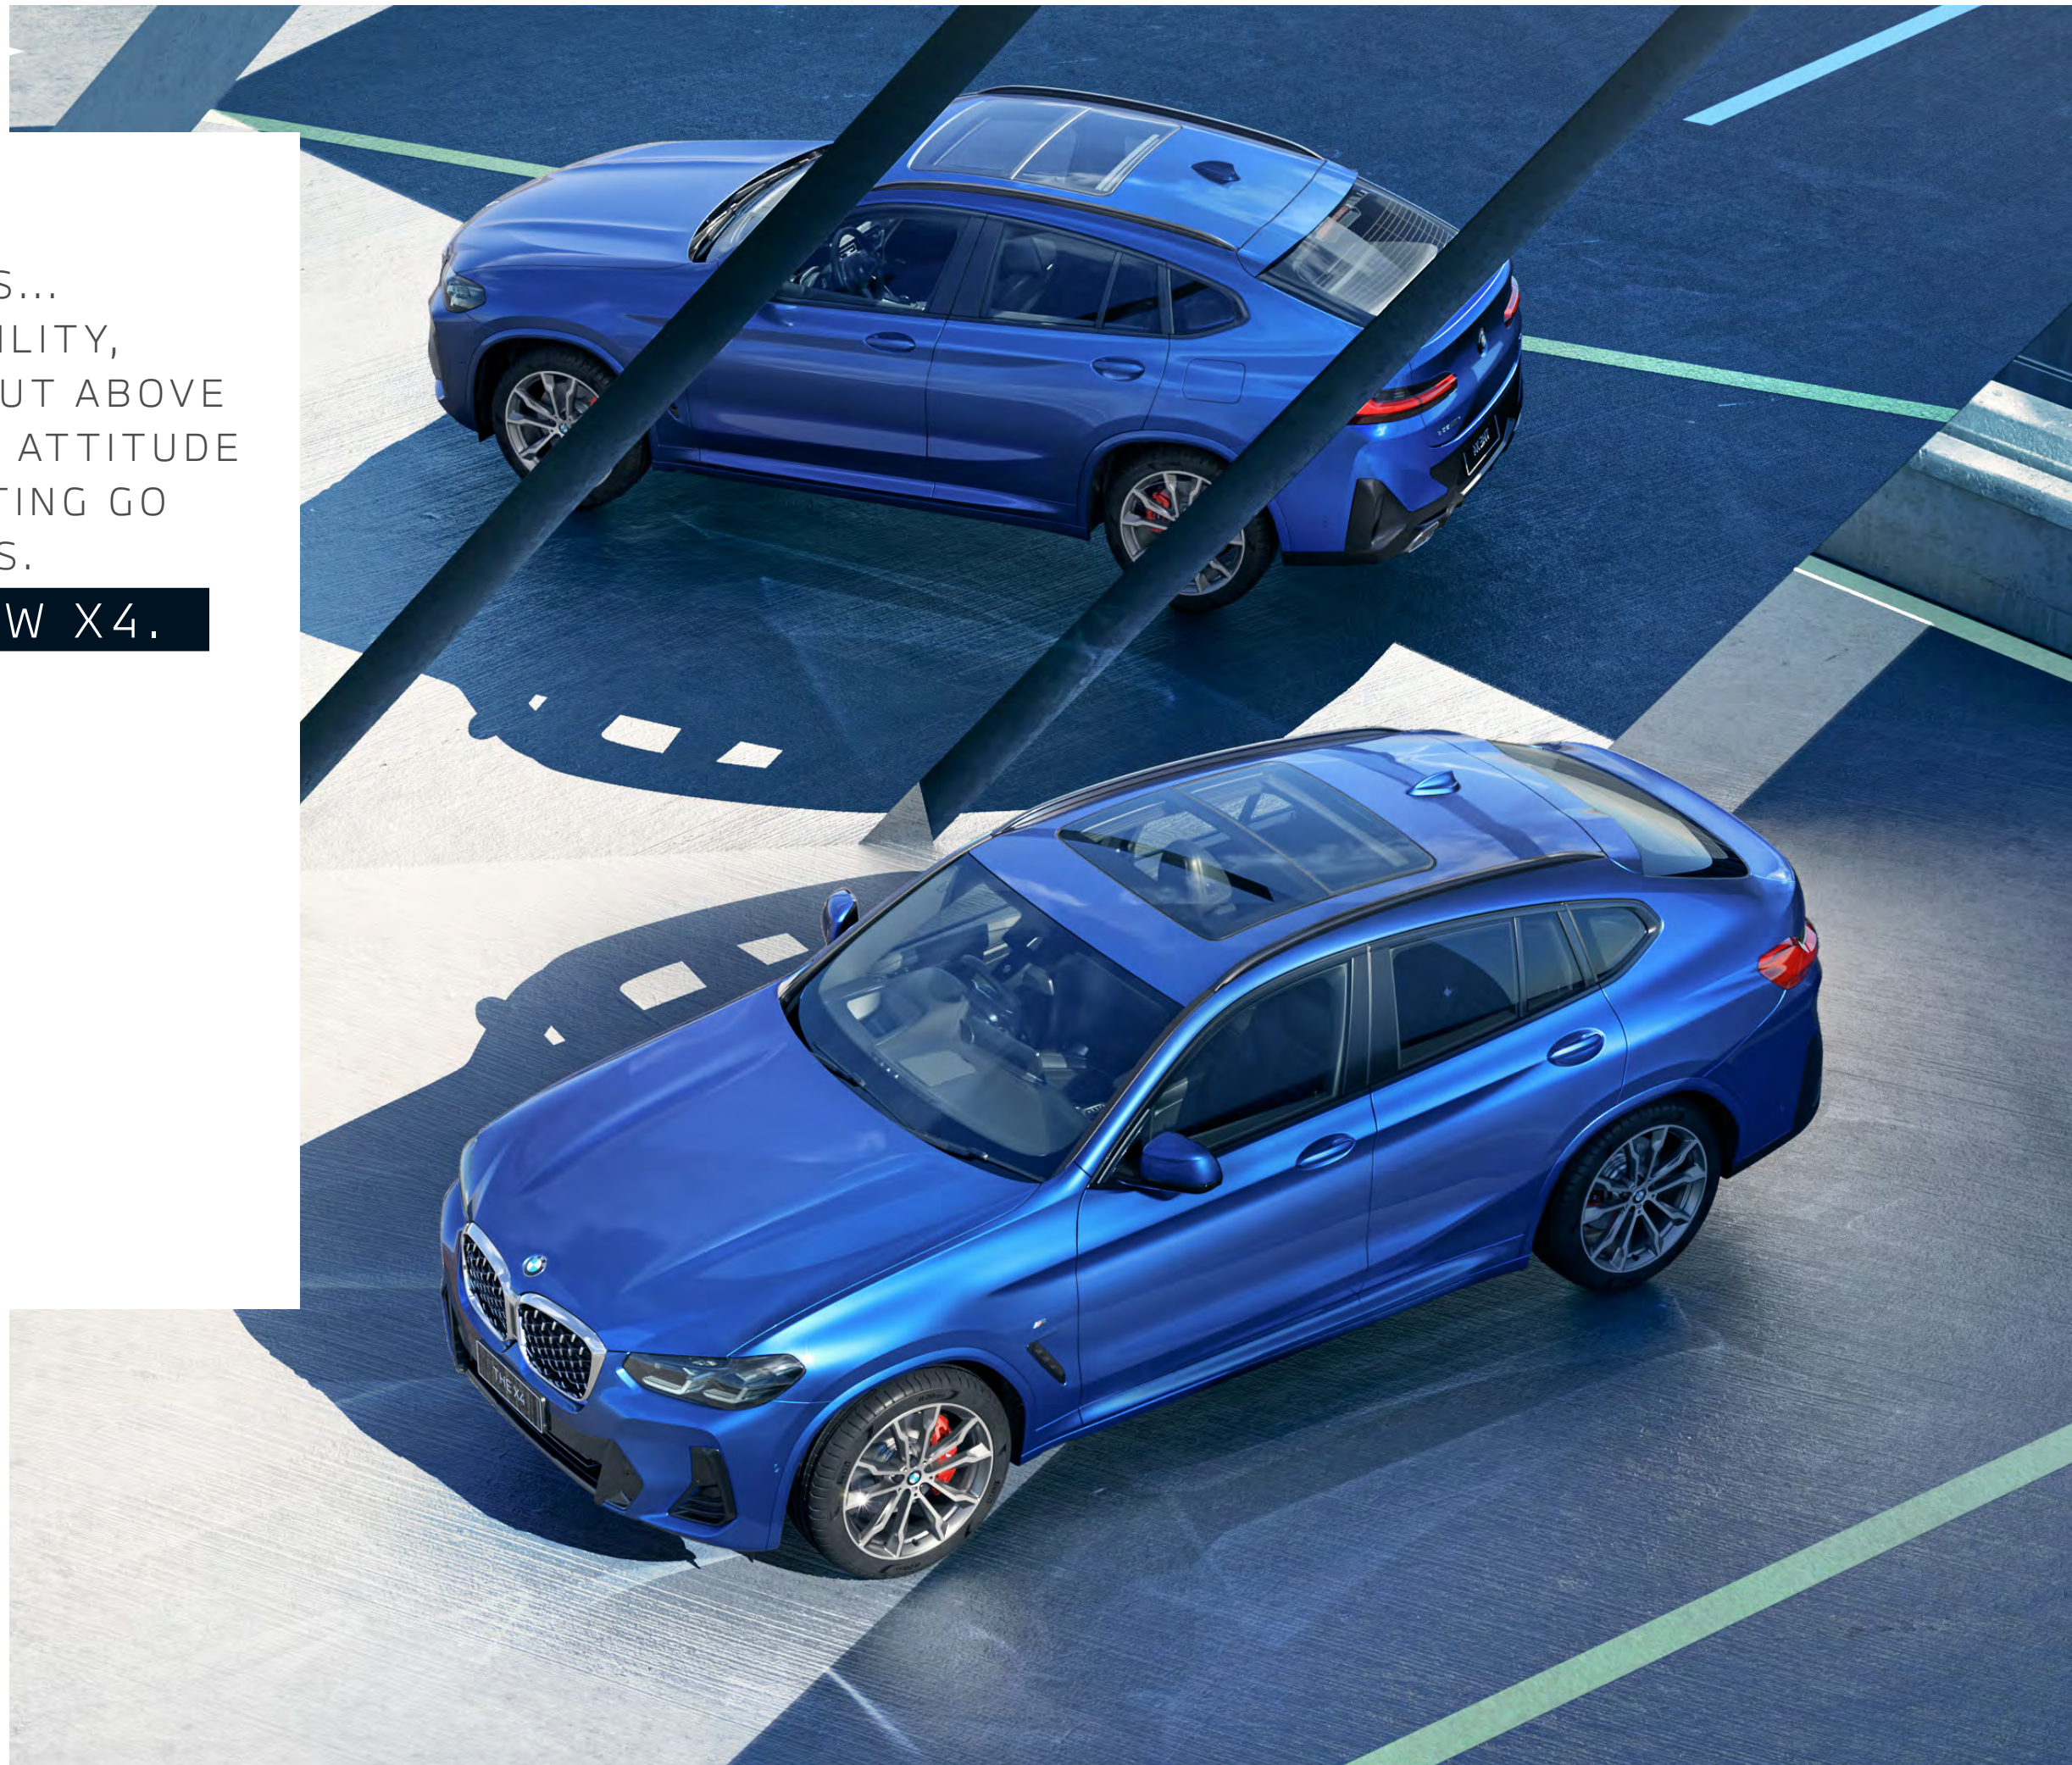

THE NEW BMW X4.

MODERNLY EXPRESSIVE: THE FRONT.

Powerfully focused, the new BMW X4 looks straight ahead. Sculptural, taut surfaces in the car's main colour span around the central, large BMW double kidney grille. The front apron with its three-part air intakes reinterprets the characteristic BMW front – an exciting sign of expressive modernity that extends to every design detail. Presence and driving pleasure that can be seen at first glance – those are the hallmarks of the new BMW X4.

AT THE VERY FIRST GLANCE: A TRUE ATHLETE.

Even the design of the new BMW X4 feels like a starting signal: Its characteristic proportions and striking lines make it appear thrillingly dynamic from every perspective. The new BMW X4 enjoys pole position in every discipline.